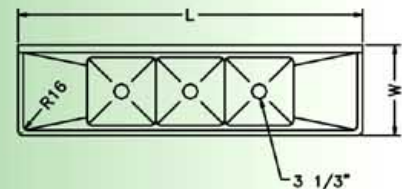

• COMPARTMENT SINKS •

High Quality 304 Stainless Steel

TSA-3-D1

TSA-3-N

.....THREE COMPARTMENT SINK

Model	Ga.	Bowl Size			Overall Size			Shipping wt.	List Price
		W	L	H	W	L	H		
TSA-3-12-D1	18	18	18	12	24	90 ¹ / ₂	44 ¹ / ₂	94	1,111.80
TSA-3-12-L1	18	18	18	12	24	75	44 ¹ / ₂	87	1,092.29
TSA-3-12-R1	18	18	18	12	24	75	44 ¹ / ₂	87	1,092.29
TSA-3-14-D1	18	18	18	14	24	90 ¹ / ₂	44 ¹ / ₂	98	1,099.58
TSA-3-14-D2	18	18	18	14	24	102 ¹ / ₂	44 ¹ / ₂	104	1,194.38
TSA-3-14-N	18	18	18	14	24	59 ³ / ₄	44 ¹ / ₂	83	1,092.29
TSA-3C-D1	18	18	18	11	24	59	44 ¹ / ₂	108	1,751.57
TSA-3-D1	18	18	18	11	24	90 ¹ / ₂	44 ¹ / ₂	91	947.92
TSA-3-L1	18	18	18	11	24	75	44 ¹ / ₂	84	1,004.79
TSA-3-N	18	18	18	11	24	59 ³ / ₄	44 ¹ / ₂	76	966.88
TSA-3-R1	18	18	18	11	24	75	44 ¹ / ₂	84	1,004.79
TSA-4-14-D2	18	18	18	14	24	120	44 ¹ / ₂	126	1,595.53
TSA-4-D1	18	18	18	11	24	108 ¹ / ₃	44 ¹ / ₂	111	1,462.89
TSA-4-N	18	18	18	11	24	77	44 ¹ / ₂	96	1,439.48
TSB-3C-D2	16	24	24	14	29	76	44 ¹ / ₂	200	2,570.79
TSB-3-D2	16	24	24	14	29	120	44 ¹ / ₂	166	1,664.54
TSB-3-L2	16	24	24	14	29	98 ¹ / ₂	44 ¹ / ₂	150	1,790.58
TSB-3-N	16	24	24	14	29	59 ³ / ₄	44 ¹ / ₂	135	1,712.56
TSB-3-R2	16	24	24	14	29	98 ¹ / ₂	44 ¹ / ₂	150	1,790.58
TSC-3-D2	16	18	21	14	26 ¹ / ₅	102 ¹ / ₂	44 ¹ / ₂	142	1,638.44
TSCS-3-21	18	10	14	10	19 ² / ₃	60	43 ² / ₃	59	929.69
TSCS-3-23	18	14	16	12	19 ² / ₃	72	43 ² / ₃	73	1,020.83
TSD-3-D2	16	18	21	14	29	102 ¹ / ₂	44 ¹ / ₂	141	1,677.45

TSA-3-D1 VIEW

(UNIT : INCH)

* All shipping weights are approximate.

* Although every attempt has been made to ensure the accuracy of the information provided, we cannot be held responsible for typographical or printing errors. Information and specifications are subject to change without notice.