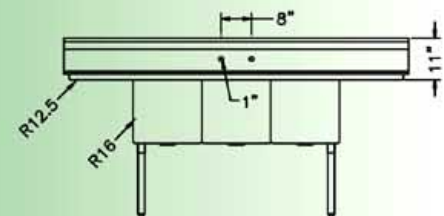

• COMPARTMENT SINKS •

High Quality 304 Stainless Steel

TSA-3-D1

TSA-3-N

.....THREE COMPARTMENT SINK

Model	Ga.	Bowl Size			Overall Size			Shipping wt.	List Price
		W	L	H	W	L	H		
TSA-3-12-D1	18	18	18	12	24	90 ¹ / ₂	44 ¹ / ₂	94	1,111.80
TSA-3-12-L1	18	18	18	12	24	75	44 ¹ / ₂	87	1,092.29
TSA-3-12-R1	18	18	18	12	24	75	44 ¹ / ₂	87	1,092.29
TSA-3-14-D1	18	18	18	14	24	90 ¹ / ₂	44 ¹ / ₂	98	1,099.58
TSA-3-14-D2	18	18	18	14	24	102 ¹ / ₂	44 ¹ / ₂	104	1,194.38
TSA-3-14-N	18	18	18	14	24	59 ³ / ₄	44 ¹ / ₂	83	1,092.29
TSA-3C-D1	18	18	18	11	24	59	44 ¹ / ₂	108	1,751.57
TSA-3-D1	18	18	18	11	24	90 ¹ / ₂	44 ¹ / ₂	91	947.92
TSA-3-L1	18	18	18	11	24	75	44 ¹ / ₂	84	1,004.79
TSA-3-N	18	18	18	11	24	59 ³ / ₄	44 ¹ / ₂	76	966.88
TSA-3-R1	18	18	18	11	24	75	44 ¹ / ₂	84	1,004.79
TSA-4-14-D2	18	18	18	14	24	120	44 ¹ / ₂	126	1,595.53
TSA-4-D1	18	18	18	11	24	108 ¹ / ₃	44 ¹ / ₂	111	1,462.89
TSA-4-N	18	18	18	11	24	77	44 ¹ / ₂	96	1,439.48
TSB-3C-D2	16	24	24	14	29	76	44 ¹ / ₂	200	2,570.79
TSB-3-D2	16	24	24	14	29	120	44 ¹ / ₂	166	1,664.54
TSB-3-L2	16	24	24	14	29	98 ¹ / ₂	44 ¹ / ₂	150	1,790.58
TSB-3-N	16	24	24	14	29	59 ³ / ₄	44 ¹ / ₂	135	1,712.56
TSB-3-R2	16	24	24	14	29	98 ¹ / ₂	44 ¹ / ₂	150	1,790.58
TSC-3-D2	16	18	21	14	26 ¹ / ₅	102 ¹ / ₂	44 ¹ / ₂	142	1,638.44
TSCS-3-21	18	10	14	10	19 ² / ₃	60	43 ² / ₃	59	929.69
TSCS-3-23	18	14	16	12	19 ² / ₃	72	43 ² / ₃	73	1,020.83
TSD-3-D2	16	18	21	14	29	102 ¹ / ₂	44 ¹ / ₂	141	1,677.45

TSA-3-D1 VIEW

(UNIT : INCH)

* All shipping weights are approximate.

* Although every attempt has been made to ensure the accuracy of the information provided, we cannot be held responsible for typographical or printing errors. Information and specifications are subject to change without notice.