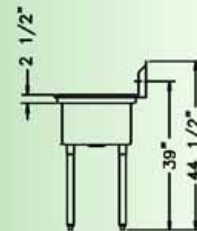

• COMPARTMENT SINKS •

High Quality 304 Stainless Steel

TSA-3-D1

TSA-3-N

.....THREE COMPARTMENT SINK

Model	Ga.	Bowl Size			Overall Size			Shipping wt.	List Price
		W	L	H	W	L	H		
TSA-3-12-D1	18	18	18	12	24	90 ¹ / ₂	44 ¹ / ₂	94	1,111.80
TSA-3-12-L1	18	18	18	12	24	75	44 ¹ / ₂	87	1,092.29
TSA-3-12-R1	18	18	18	12	24	75	44 ¹ / ₂	87	1,092.29
TSA-3-14-D1	18	18	18	14	24	90 ¹ / ₂	44 ¹ / ₂	98	1,099.58
TSA-3-14-D2	18	18	18	14	24	102 ¹ / ₂	44 ¹ / ₂	104	1,194.38
TSA-3-14-N	18	18	18	14	24	59 ³ / ₄	44 ¹ / ₂	83	1,092.29
TSA-3C-D1	18	18	18	11	24	59	44 ¹ / ₂	108	1,751.57
TSA-3-D1	18	18	18	11	24	90 ¹ / ₂	44 ¹ / ₂	91	947.92
TSA-3-L1	18	18	18	11	24	75	44 ¹ / ₂	84	1,004.79
TSA-3-N	18	18	18	11	24	59 ³ / ₄	44 ¹ / ₂	76	966.88
TSA-3-R1	18	18	18	11	24	75	44 ¹ / ₂	84	1,004.79
TSA-4-14-D2	18	18	18	14	24	120	44 ¹ / ₂	126	1,595.53
TSA-4-D1	18	18	18	11	24	108 ¹ / ₃	44 ¹ / ₂	111	1,462.89
TSA-4-N	18	18	18	11	24	77	44 ¹ / ₂	96	1,439.48
TSB-3C-D2	16	24	24	14	29	76	44 ¹ / ₂	200	2,570.79
TSB-3-D2	16	24	24	14	29	120	44 ¹ / ₂	166	1,664.54
TSB-3-L2	16	24	24	14	29	98 ¹ / ₂	44 ¹ / ₂	150	1,790.58
TSB-3-N	16	24	24	14	29	59 ³ / ₄	44 ¹ / ₂	135	1,712.56
TSB-3-R2	16	24	24	14	29	98 ¹ / ₂	44 ¹ / ₂	150	1,790.58
TSC-3-D2	16	18	21	14	26 ¹ / ₅	102 ¹ / ₂	44 ¹ / ₂	142	1,638.44
TSCS-3-21	18	10	14	10	19 ² / ₃	60	43 ² / ₃	59	929.69
TSCS-3-23	18	14	16	12	19 ² / ₃	72	43 ² / ₃	73	1,020.83
TSD-3-D2	16	18	21	14	29	102 ¹ / ₂	44 ¹ / ₂	141	1,677.45

TSA-3-D1 VIEW

(UNIT : INCH)

* All shipping weights are approximate.

* Although every attempt has been made to ensure the accuracy of the information provided, we cannot be held responsible for typographical or printing errors. Information and specifications are subject to change without notice.