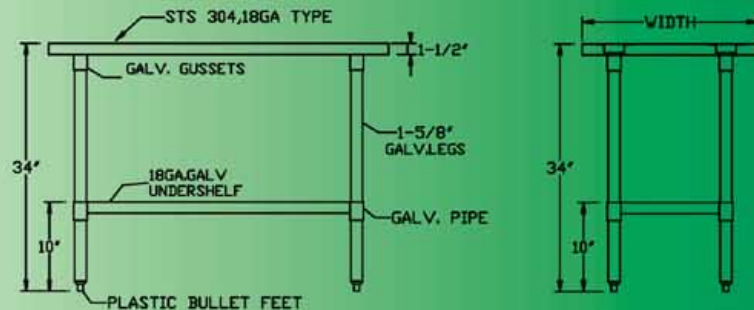

* All shipping weights are approximate. All units shipped knocked-down for reduced shipping costs.

* Although every attempt has been made to ensure the accuracy of the information provided, we cannot be held responsible for typographical or printing errors. Information and specifications are subject to change without notice.

* Please confirm at time of order